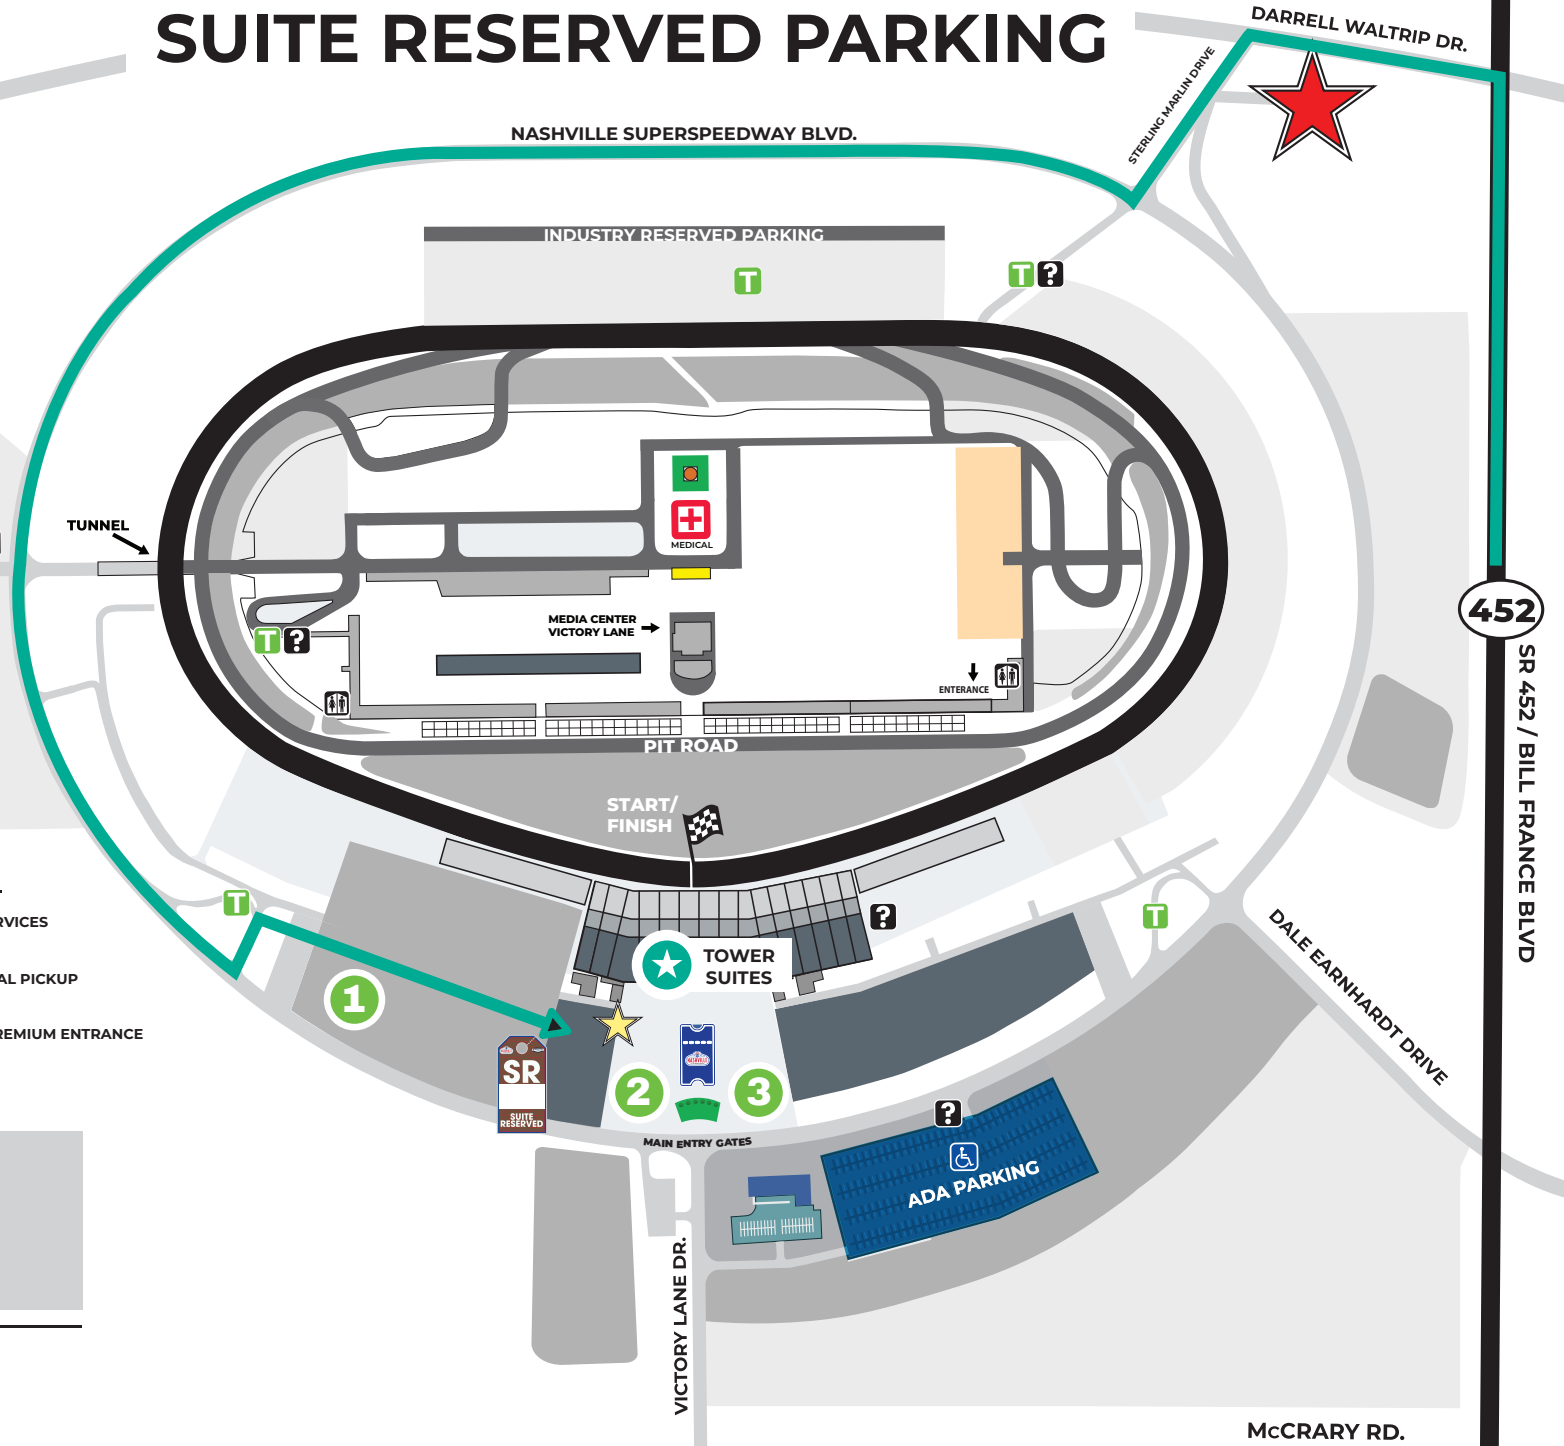

SUITE RESERVED PARKING

LEGEND

FIRST AID	TICKET SERVICES
TRAM STOPS	CREDENTIAL PICKUP
RESTROOMS	SUITE & PREMIUM ENTRANCE
INFORMATION BOOTH	

GATE 1	GATE 2
GATE 3	

452

SR 452 / BILL FRANCE BLVD

INTERSTATE 840