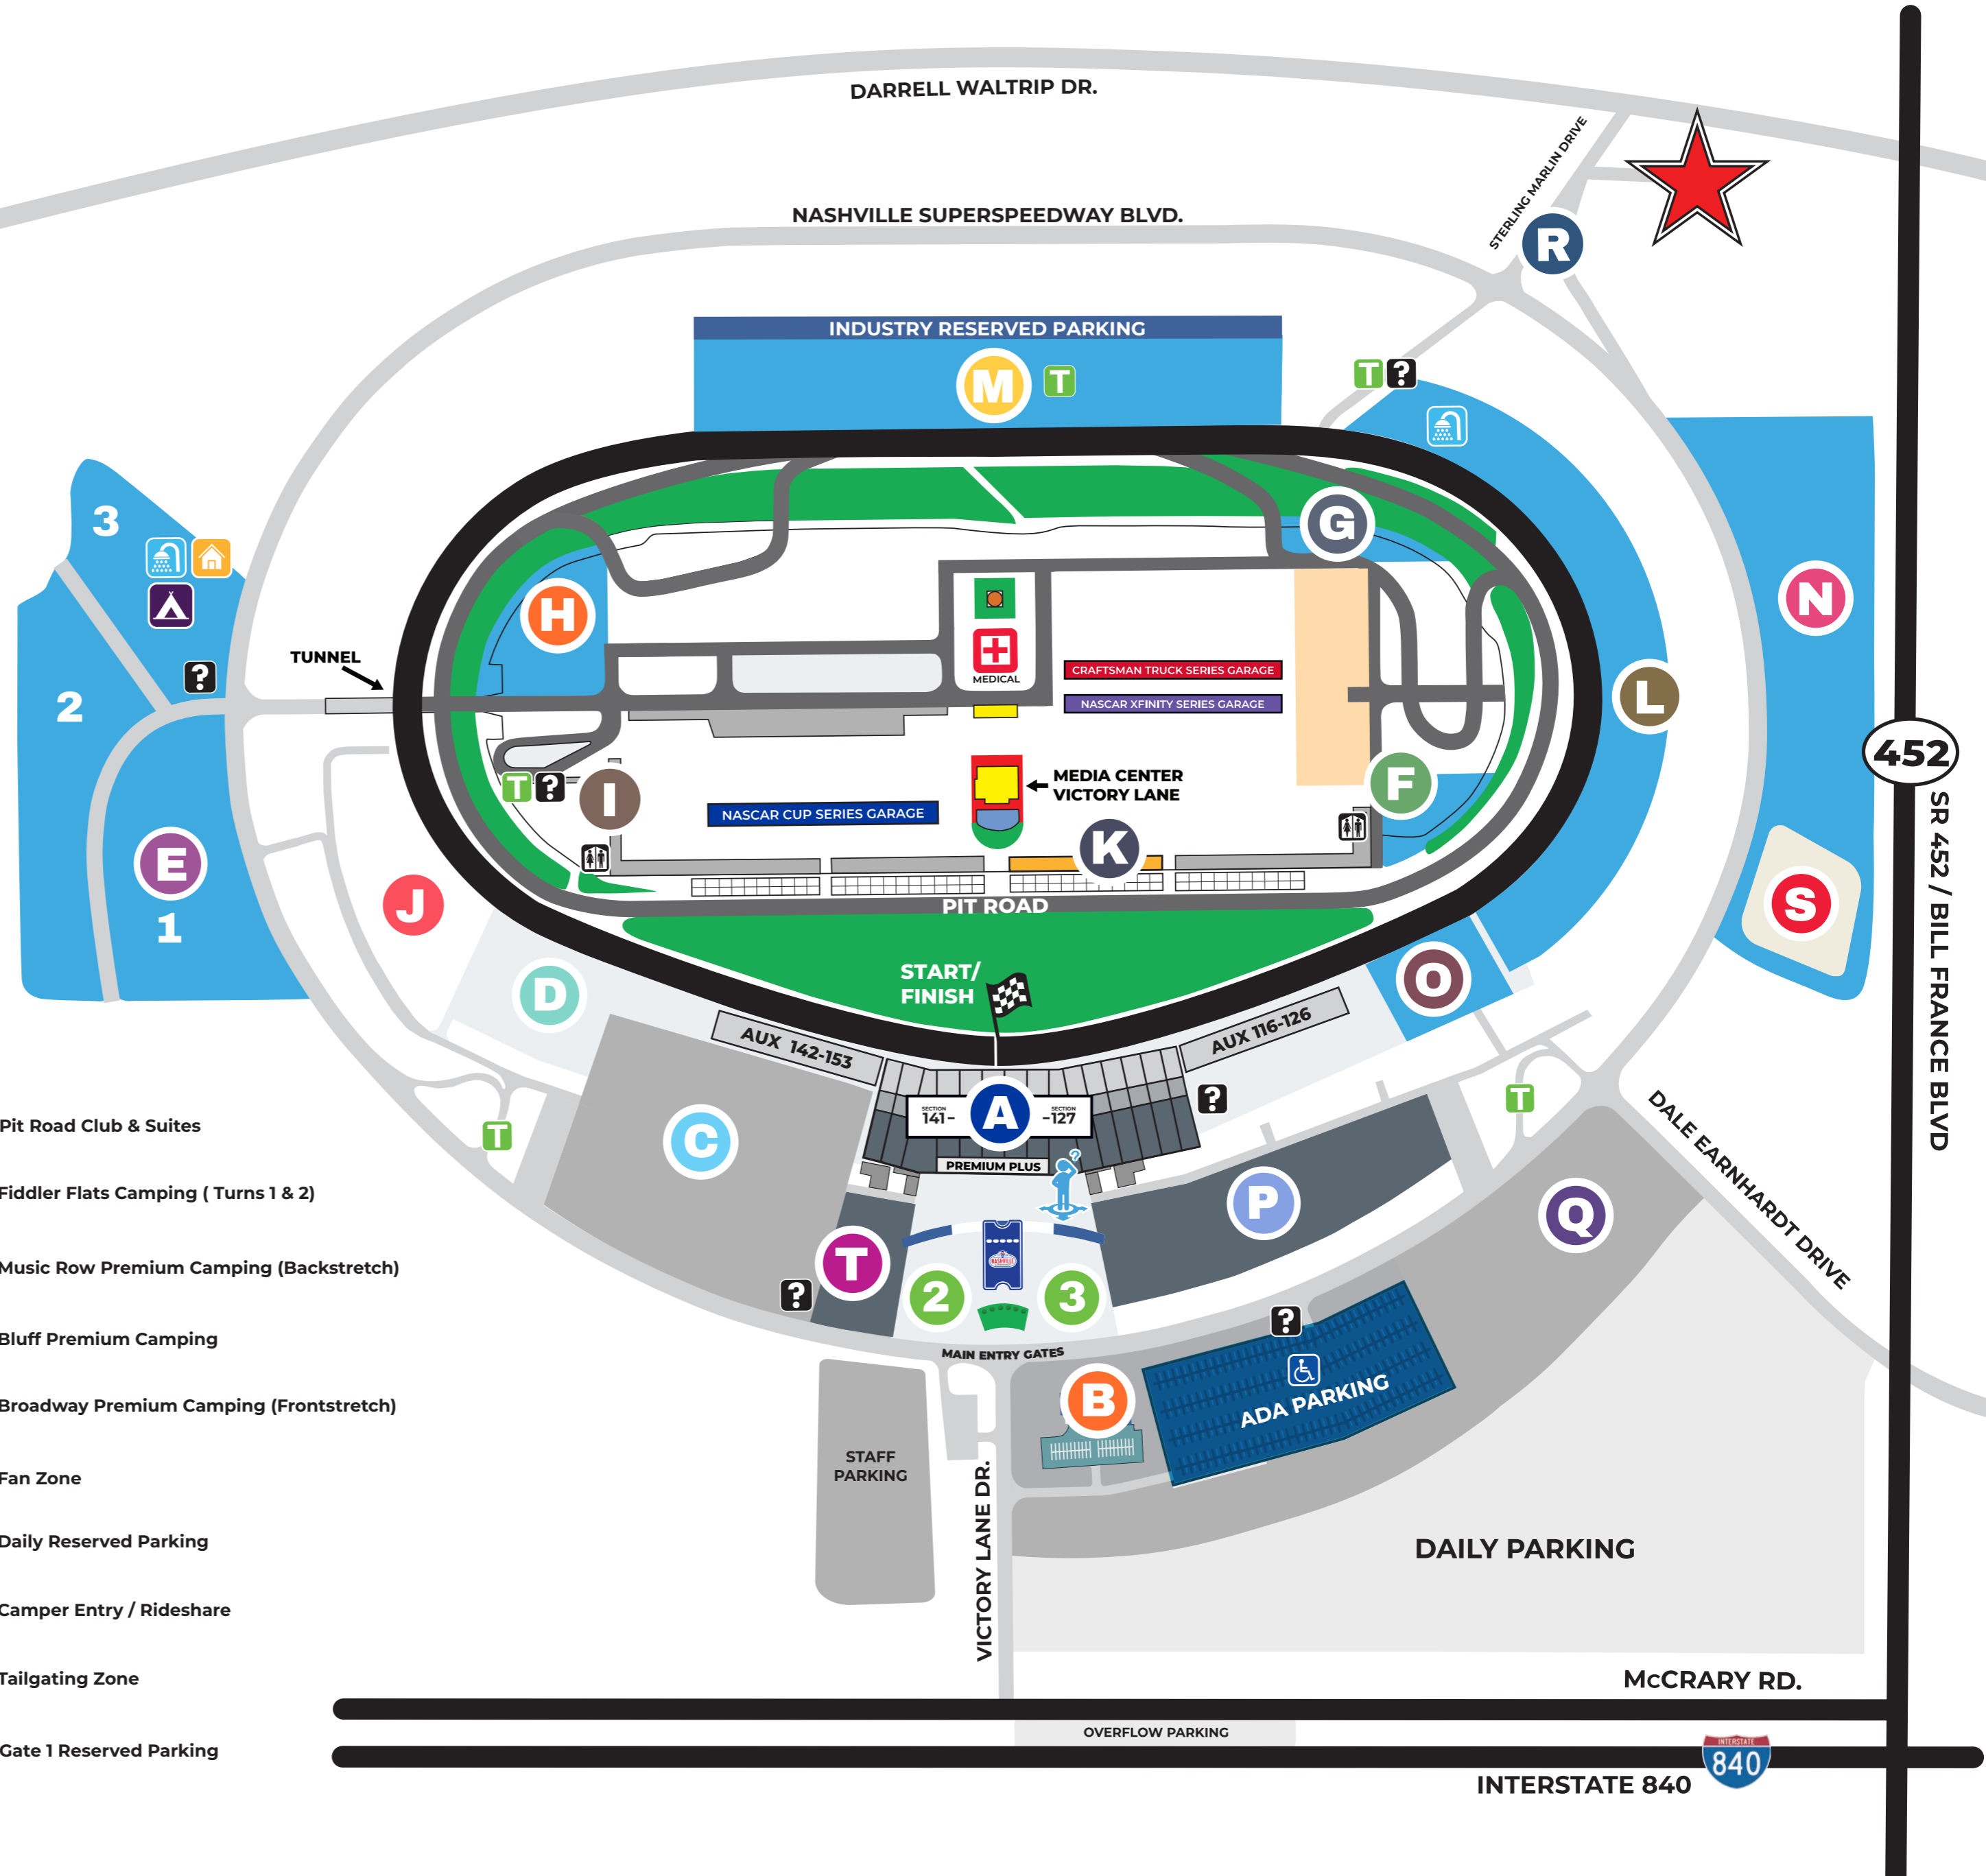

# LEGEND

- FIRST AID
- LOST & FOUND
- TRAM STOPS
- SHOWER TRAILER
- RESTROOMS
- TICKET SERVICES
- INFORMATION BOOTH
- CONVENIENCE STORE
- TENT CAMPING
- CREDENTIAL PICKUP

- GATE 2
- GATE 3

- A** Main Grandstand / Premium Plus / Tower Suites
- B** Administration Building
- C** Gate 1 Premium Parking
- D** Green Room Lounge
- E** GEICO Glade Campgrounds 1 - 3
- F** Turn 1 Infield Camping
- G** Turn 2 Infield Camping
- H** Turn 3 Infield Camping
- I** Turn 4 Infield Experience
- J** Turn 4 Lookout
- K** Pit Road Club & Suites
- L** Fiddler Flats Camping (Turns 1 & 2)
- M** Music Row Premium Camping (Backstretch)
- N** Bluff Premium Camping
- O** Broadway Premium Camping (Frontstretch)
- P** Fan Zone
- Q** Daily Reserved Parking
- R** Camper Entry / Rideshare
- S** Tailgating Zone
- T** Gate 1 Reserved Parking

452

SR 452 / BILL FRANCE BLVD

DALE EARNHARDT DRIVE

VICTORY LANE DR.

McCRARY RD.

OVERFLOW PARKING

INTERSTATE 840