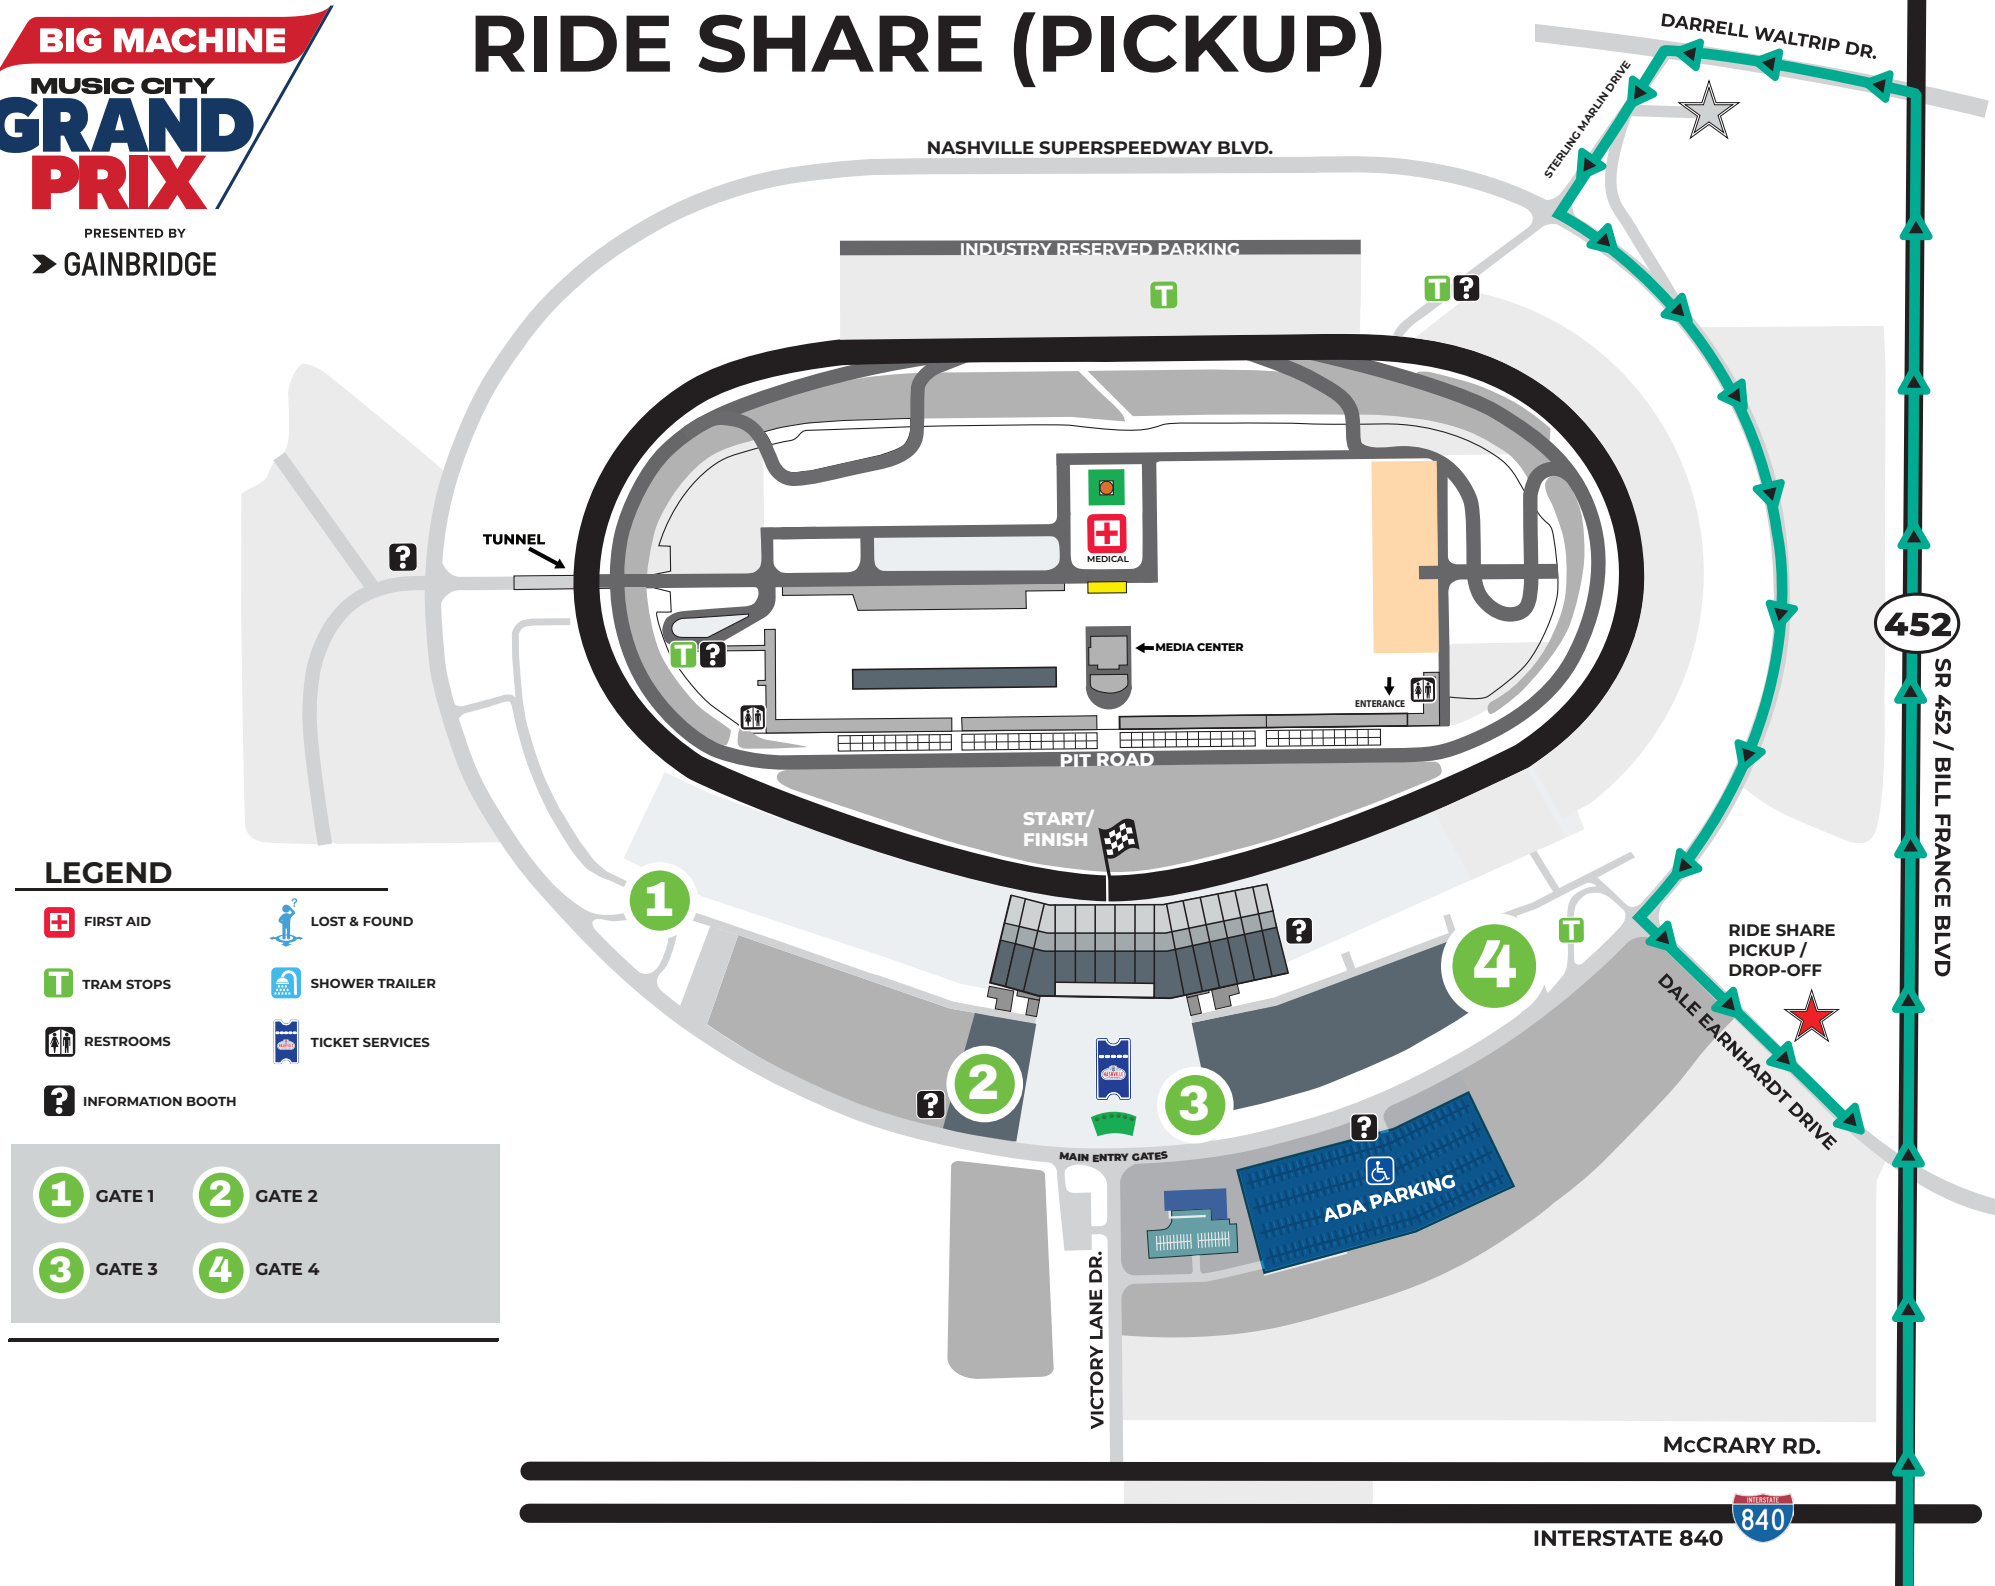

RIDE SHARE (PICKUP)

LEGEND

- FIRST AID
- LOST & FOUND
- TRAM STOPS
- SHOWER TRAILER
- RESTROOMS
- TICKET SERVICES
- INFORMATION BOOTH

- GATE 1
- GATE 2
- GATE 3
- GATE 4