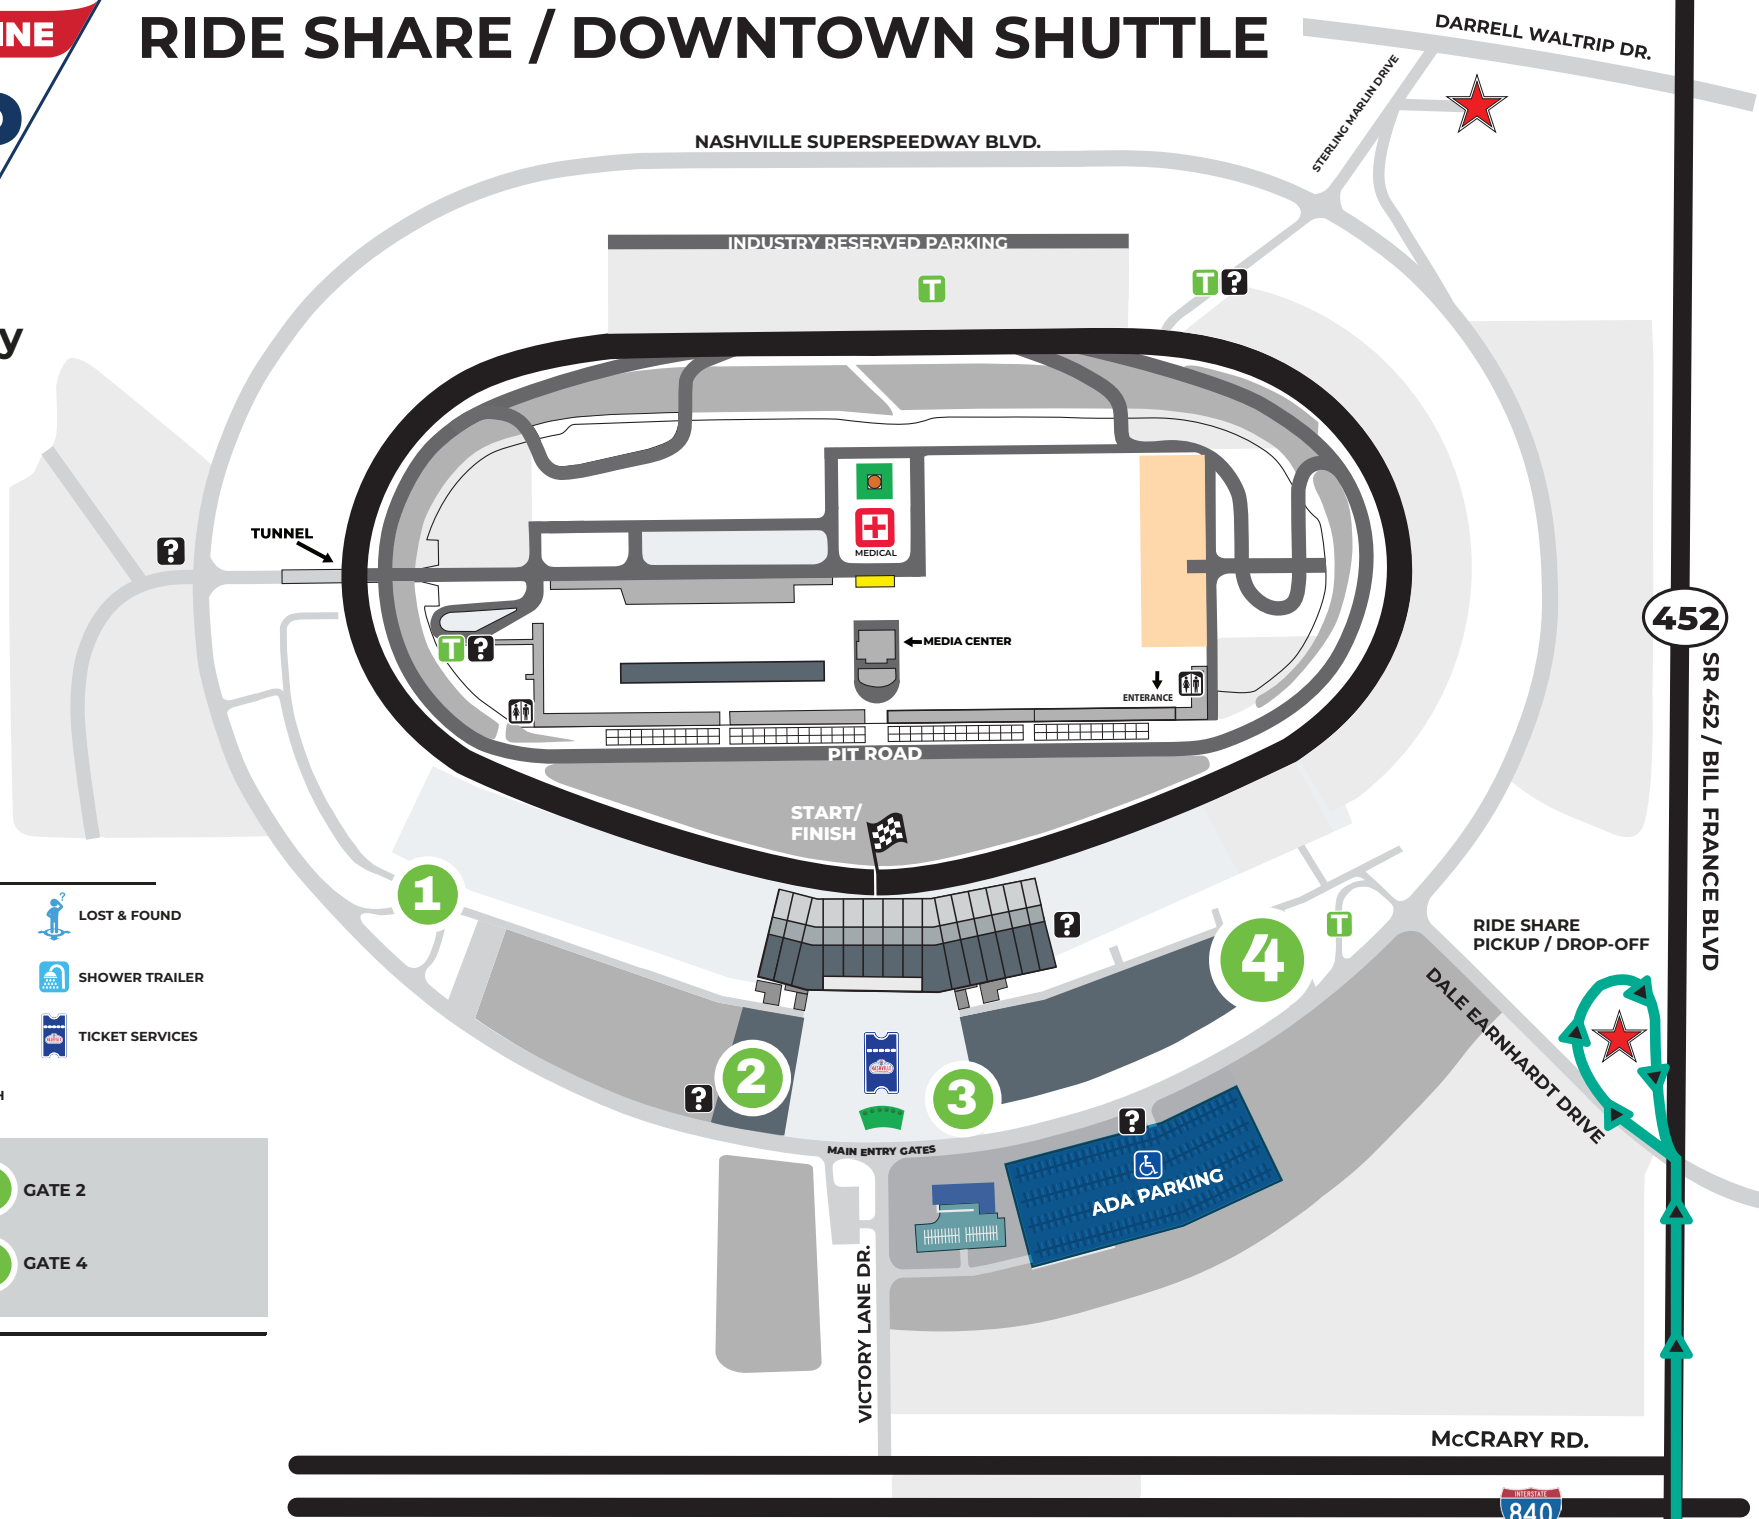

PRESENTED BY
➤ GAINBRIDGE

RIDE SHARE / DOWNTOWN SHUTTLE

Enter facility through
GATE 4

4

LEGEND

-  FIRST AID
-  LOST & FOUND
-  TRAM STOPS
-  SHOWER TRAILER
-  RESTROOMS
-  TICKET SERVICES
-  INFORMATION BOOTH

-  GATE 1
-  GATE 2
-  GATE 3
-  GATE 4

INTERSTATE 840

452

SR 452 / BILL FRANCE BLVD