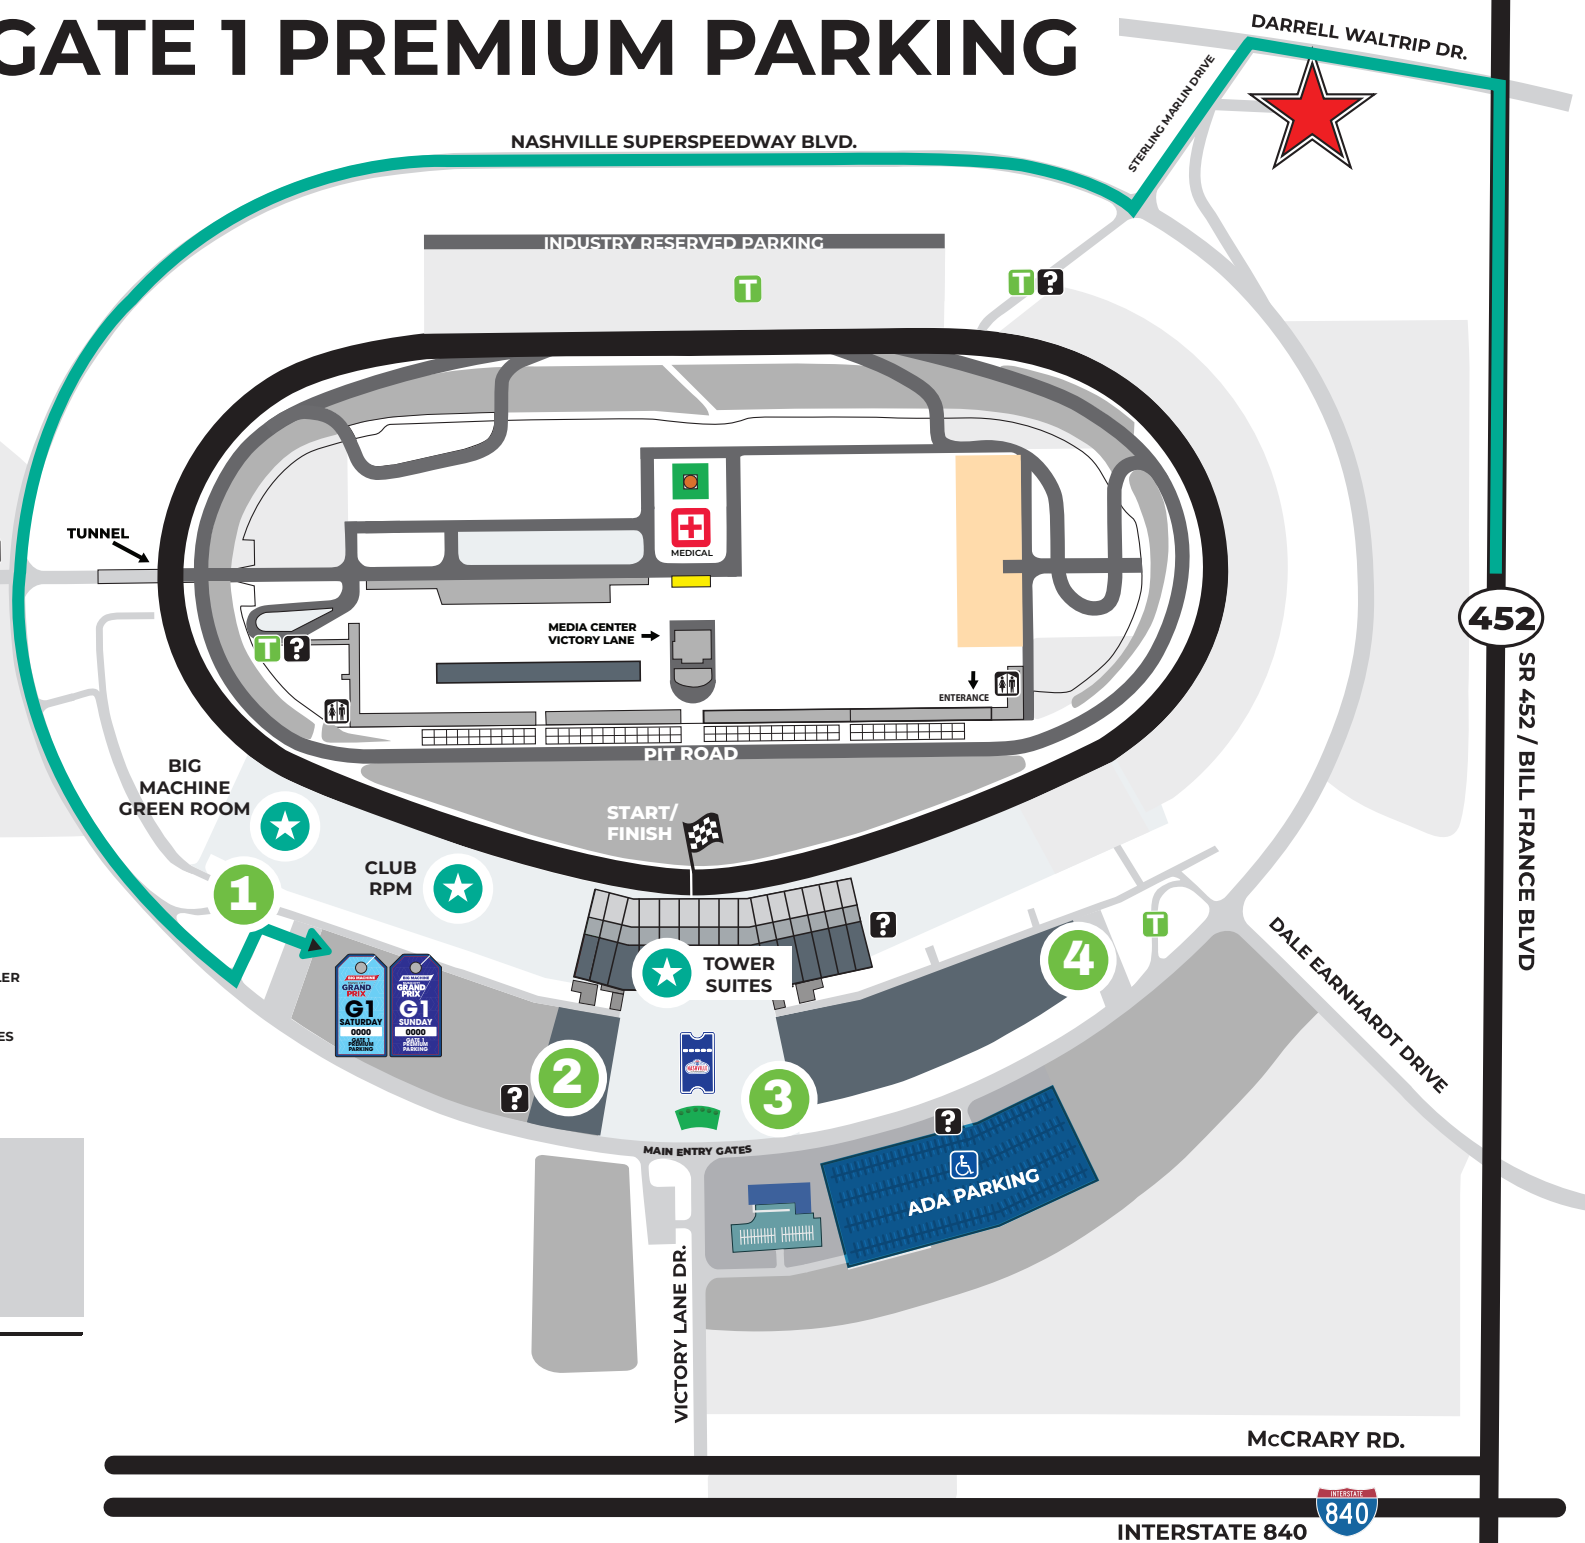

# GATE 1 PREMIUM PARKING

## LEGEND

- FIRST AID
- LOST & FOUND
- TRAM STOPS
- SHOWER TRAILER
- RESTROOMS
- TICKET SERVICES
- INFORMATION BOOTH

- GATE 1
- GATE 2
- GATE 3
- GATE 4

452

SR 452 / BILL FRANCE BLVD

INTERSTATE 840