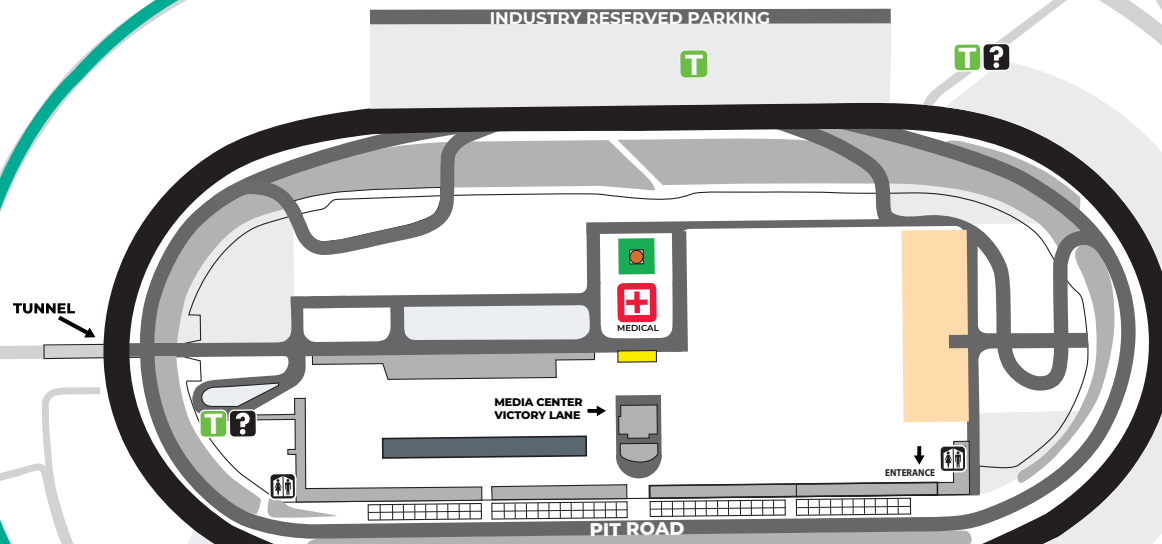

BIG MACHINE MUSIC CITY GRAND PRIX

PRESENTED BY
➔ GAINBRIDGE

BIG MACHINE CHAMPIONS CLUB
(LOCATED IN SUITE 435)

SUITE RESERVED PARKING

NASHVILLE SUPERSPEEDWAY BLVD.

DARRELL WALTRIP DR.

STERLING MARLIN DRIVE

452

SR 452 / BILL FRANCE BLVD

DALE EARNHARDT DRIVE

LEGEND

- FIRST AID
- TICKET SERVICES
- TRAM STOPS
- SUITE & PREMIUM ENTRANCE
- RESTROOMS
- INFORMATION BOOTH

- GATE 1
- GATE 2
- GATE 3
- GATE 4

MAIN ENTRY GATES

VICTORY LANE DR.

ADA PARKING

MCCRARY RD.

INTERSTATE 840