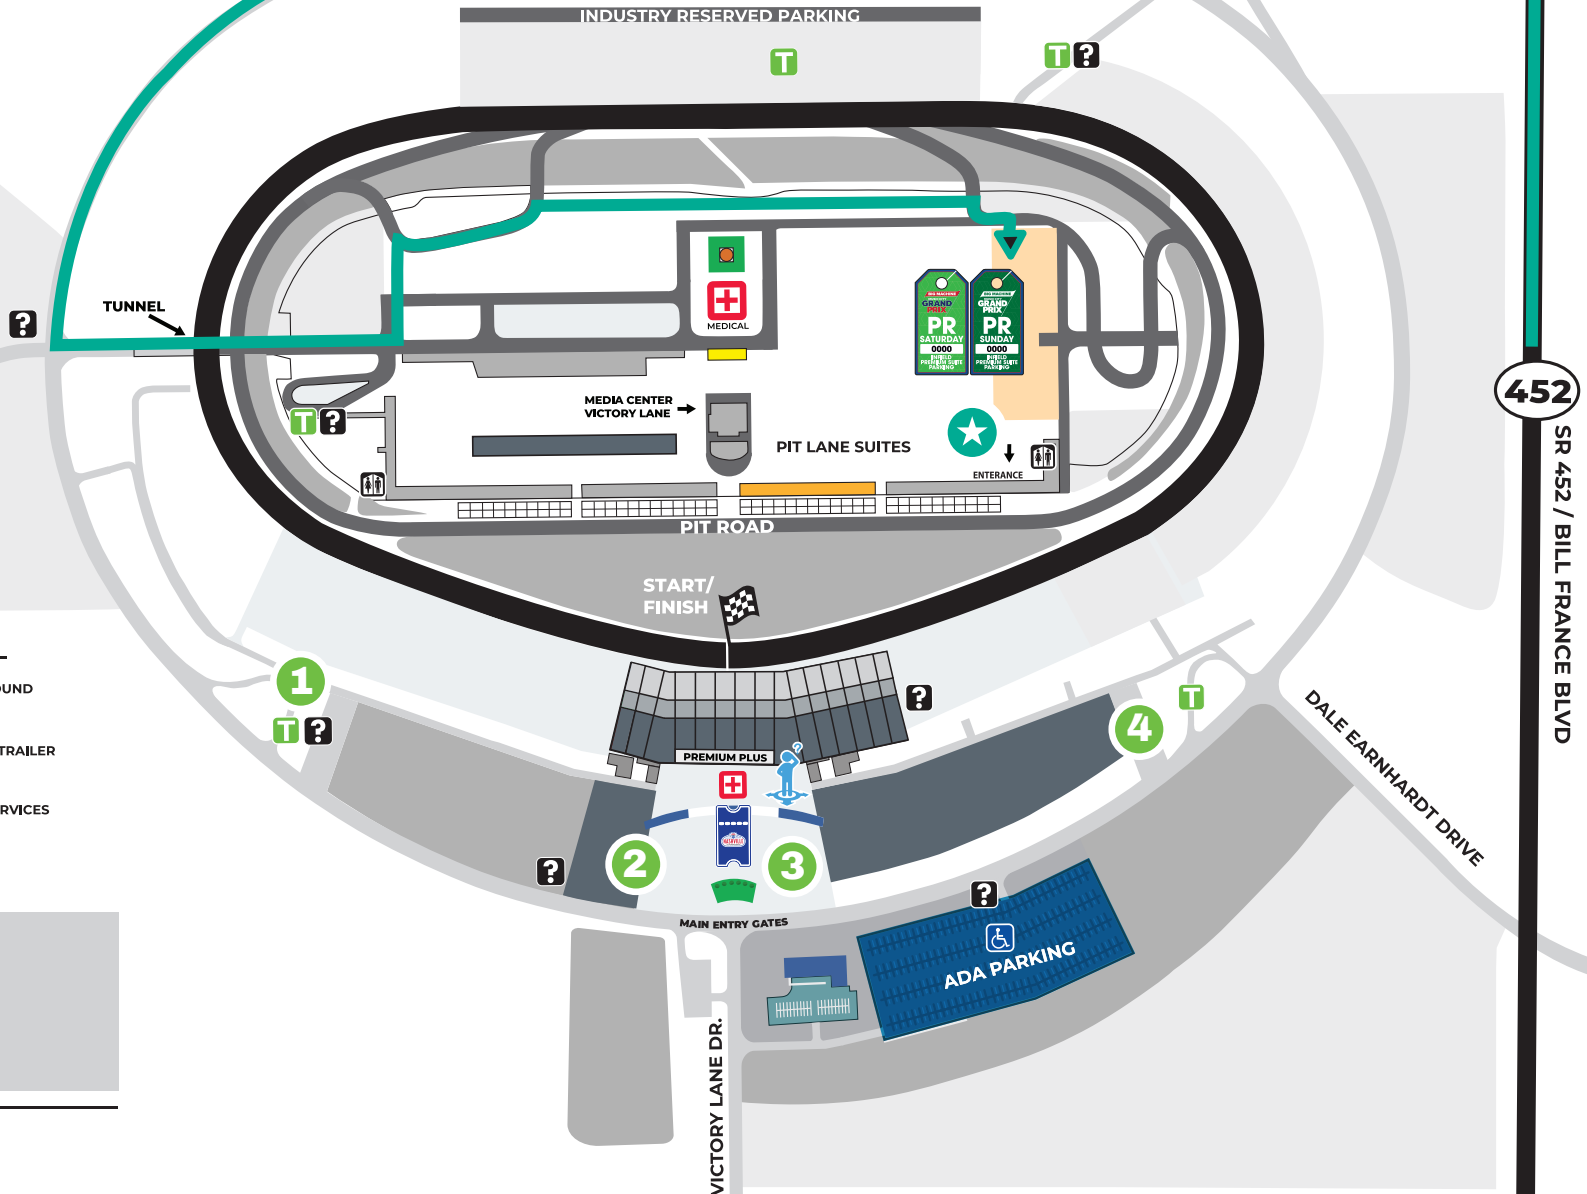

BIG MACHINE MUSIC CITY GRAND PRIX

PRESENTED BY

➤ GAINBRIDGE

INFIELD PREMIUM SUITE PARKING

NASHVILLE SUPERSPEEDWAY BLVD.

DARRELL WALTRIP DR.

STERLING MARLIN DRIVE

452

SR 452 / BILL FRANCE BLVD

DALE EARNHARDT DRIVE

McCRRARY RD.

INTERSTATE 840

LEGEND

-  FIRST AID
-  LOST & FOUND
-  TRAM STOPS
-  SHOWER TRAILER
-  RESTROOMS
-  TICKET SERVICES
-  INFORMATION BOOTH

-  GATE 1
-  GATE 2
-  GATE 3
-  GATE 4