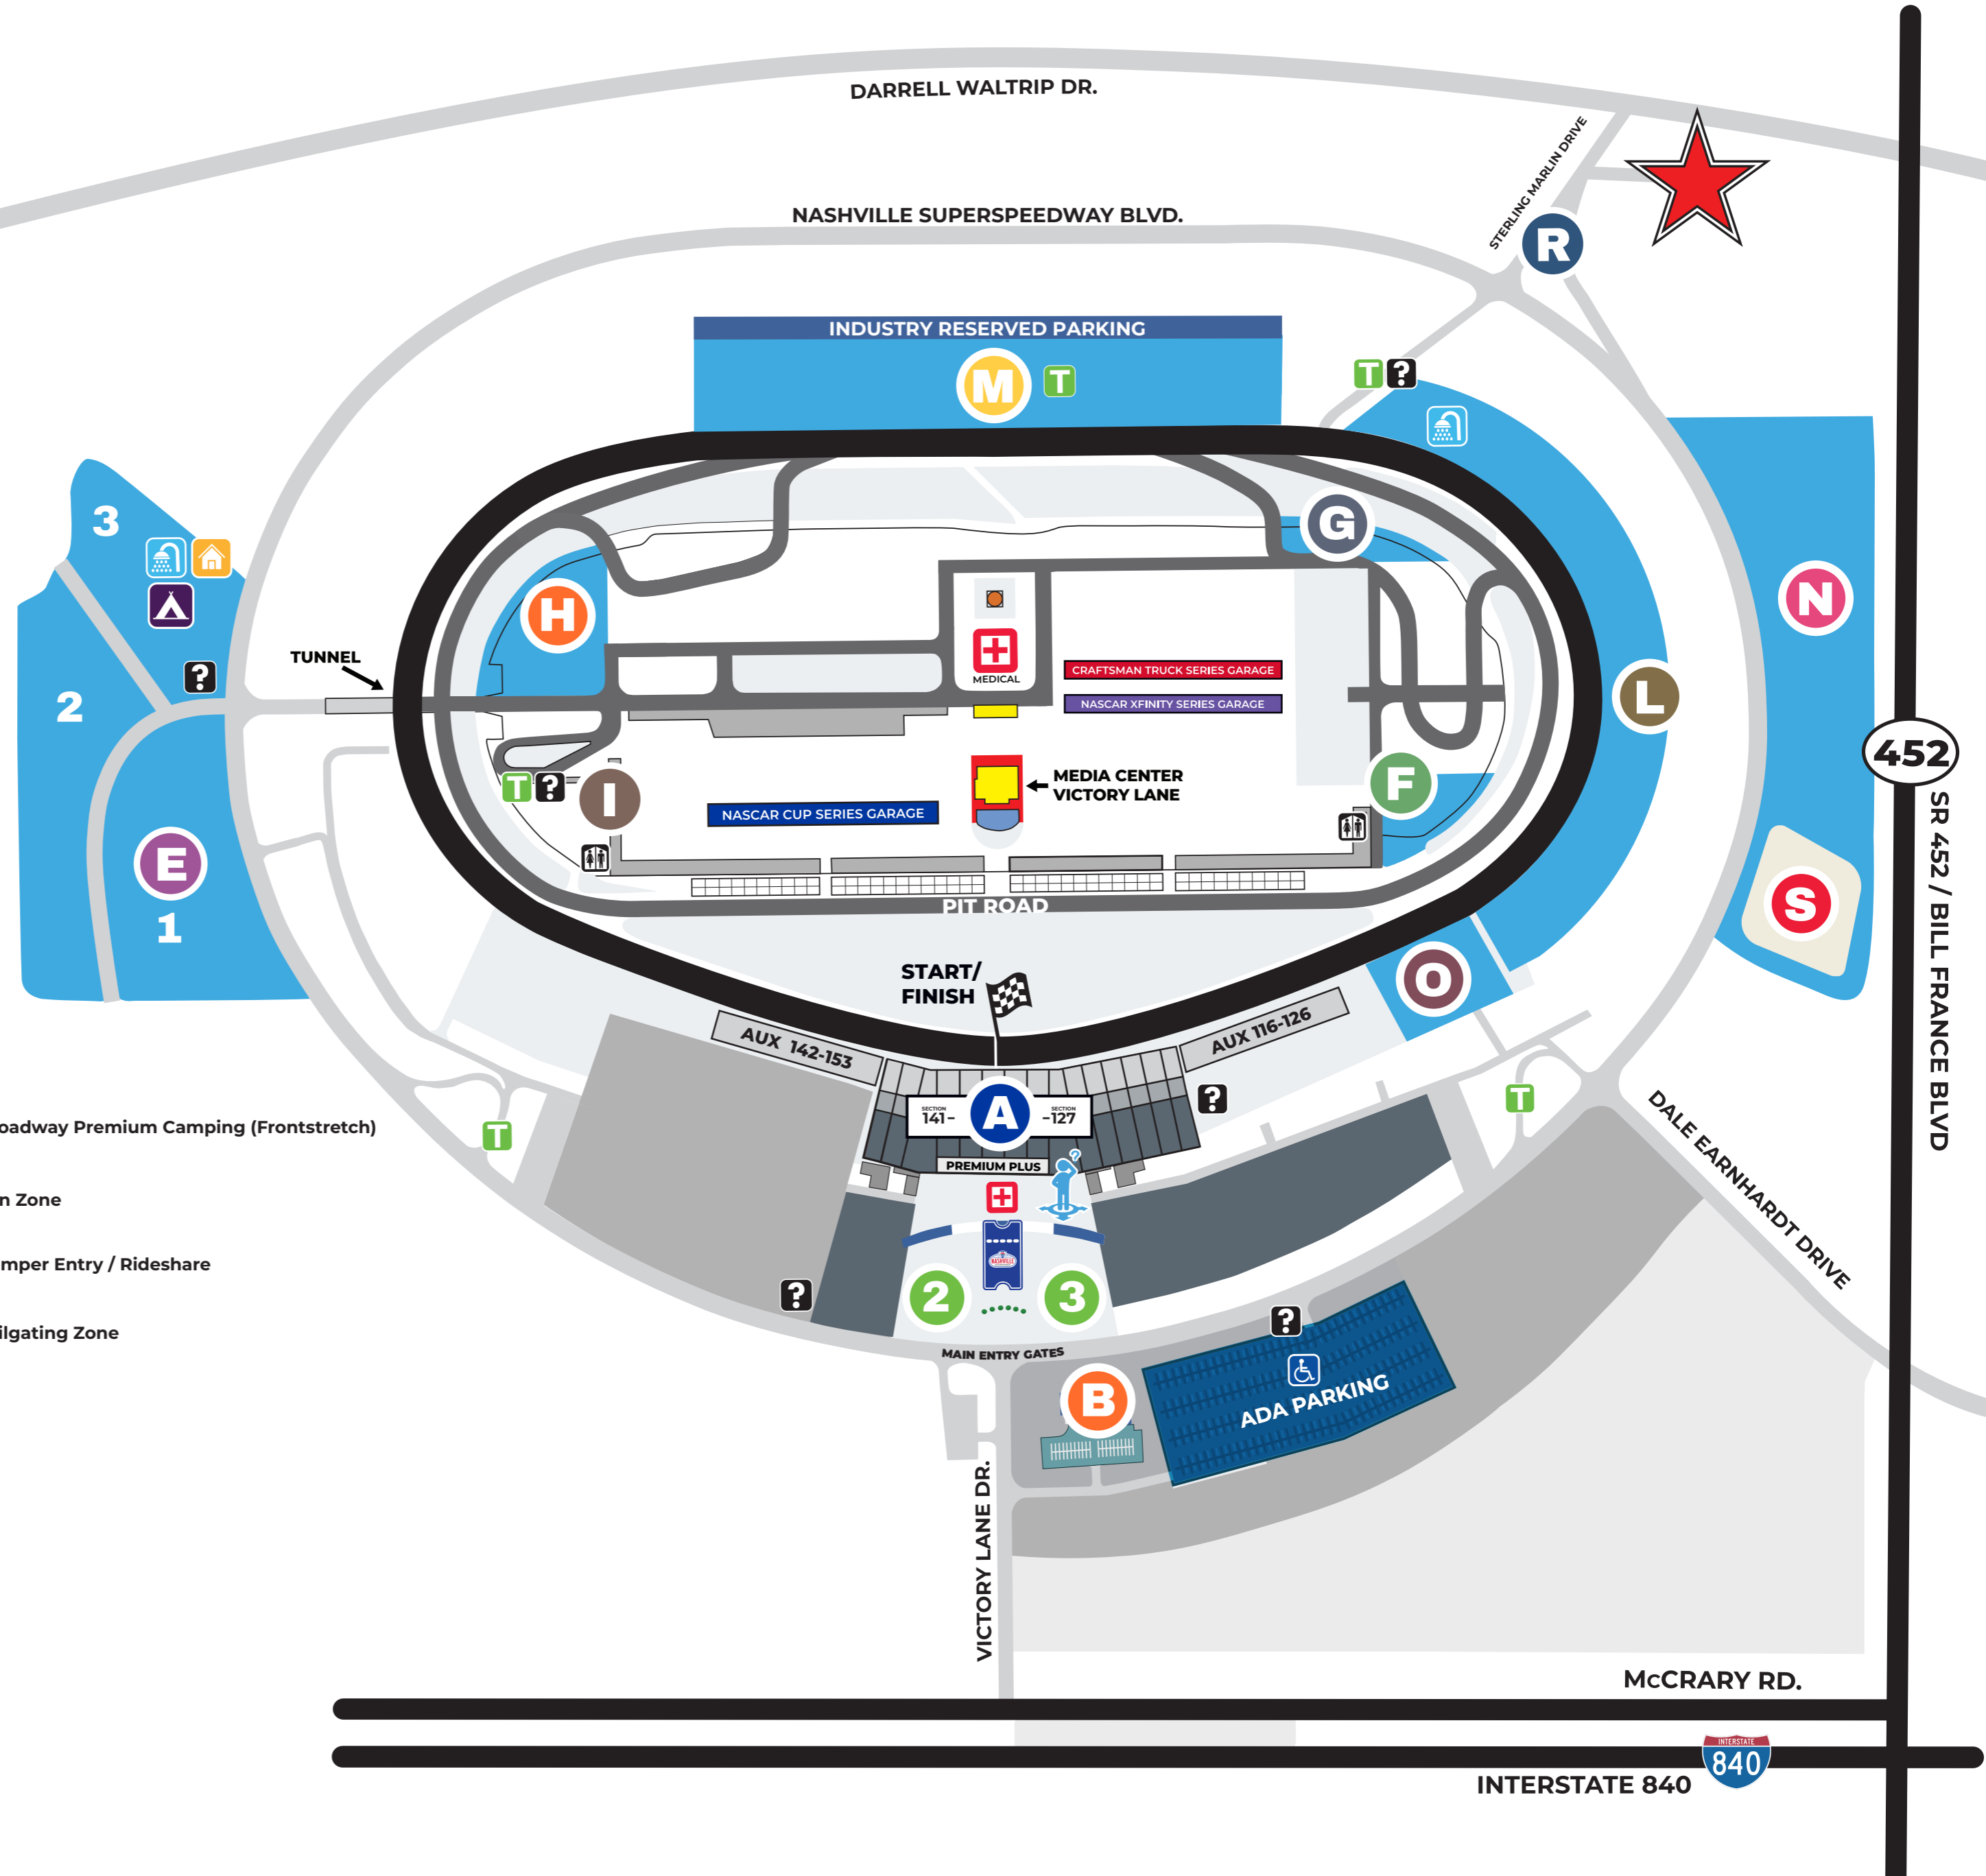

# LEGEND

- FIRST AID
- LOST & FOUND
- TRAM STOPS
- SHOWER TRAILER
- RESTROOMS
- TICKET SERVICES
- INFORMATION BOOTH
- CONVENIENCE STORE
- TENT CAMPING
- CREDENTIAL PICKUP

GATE 2

GATE 3

Main Grandstand / Premium Plus / Tower Suites

Administration Building

**GEICO** Glade Campgrounds 1 - 3

Turn 1 Infield Camping

Turn 2 Infield Camping

Turn 3 Infield Camping

Turn 4 Infield Experience

Fiddler Flats Camping ( Turns 1 & 2)

Music Row Premium Camping (Backstretch)

Bluff Premium Camping

Broadway Premium Camping (Frontstretch)

Fan Zone

Camper Entry / Rideshare

Tailgating Zone

452

SR 452 / BILL FRANCE BLVD

INTERSTATE 840